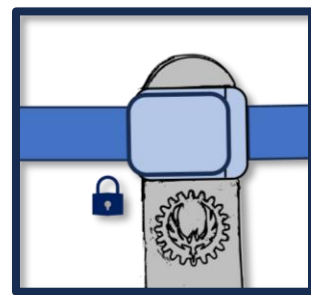

BODYGRIP Assembly

WEAVE IN BELTS – TOP AND BOTTOM

LOCK WHEN READY

MAGNETIC BUCKLES CLASP AUTOMATICALLY

HOLD OPPOSITE SIDE AND PULL TAB TO RELEASE

BODYGRIP Fit

JUST RIGHT

TOO LOOSE

TOO TIGHT

[FRONT VIEW]

SNUG FIT

LOOSE FIT

[BACK VIEW]

JUST RIGHT

FORWARD

BACK