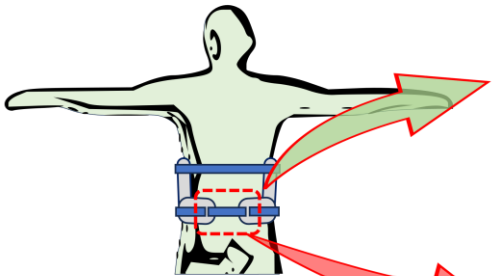

BODYGRIP Assembly

WEAVE IN BELTS – TOP AND BOTTOM

LOCK WHEN READY

MAGNETIC BUCKLES CLASP AUTOMATICALLY

HOLD OPPOSITE SIDE AND PULL TAB TO RELEASE

BODYGRIP Fit

JUST RIGHT

TOO LOOSE

TOO TIGHT

[FRONT VIEW]

SNUG FIT

LOOSE FIT

[BACK VIEW]

JUST RIGHT

FORWARD

BACK

LEAN FORWARD

LEAN BACK

[SIDE VIEW]