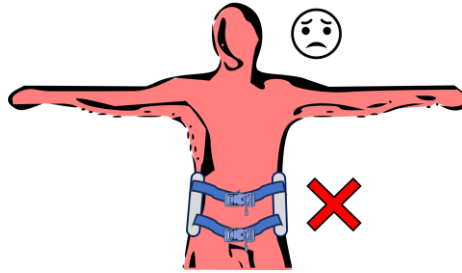

BODYGRIP Assembly

WEAVE IN BELTS – TOP AND BOTTOM

LOCK WHEN READY

MAGNETIC BUCKLES CLASP AUTOMATICALLY

HOLD OPPOSITE SIDE AND PULL TAB TO RELEASE

BODYGRIP Fit

JUST RIGHT

TOO LOOSE

TOO TIGHT

[FRONT VIEW]

SNUG FIT

LOOSE FIT

[BACK VIEW]

JUST RIGHT

FORWARD

BACK

LEAN FORWARD

LEAN BACK

[SIDE VIEW]