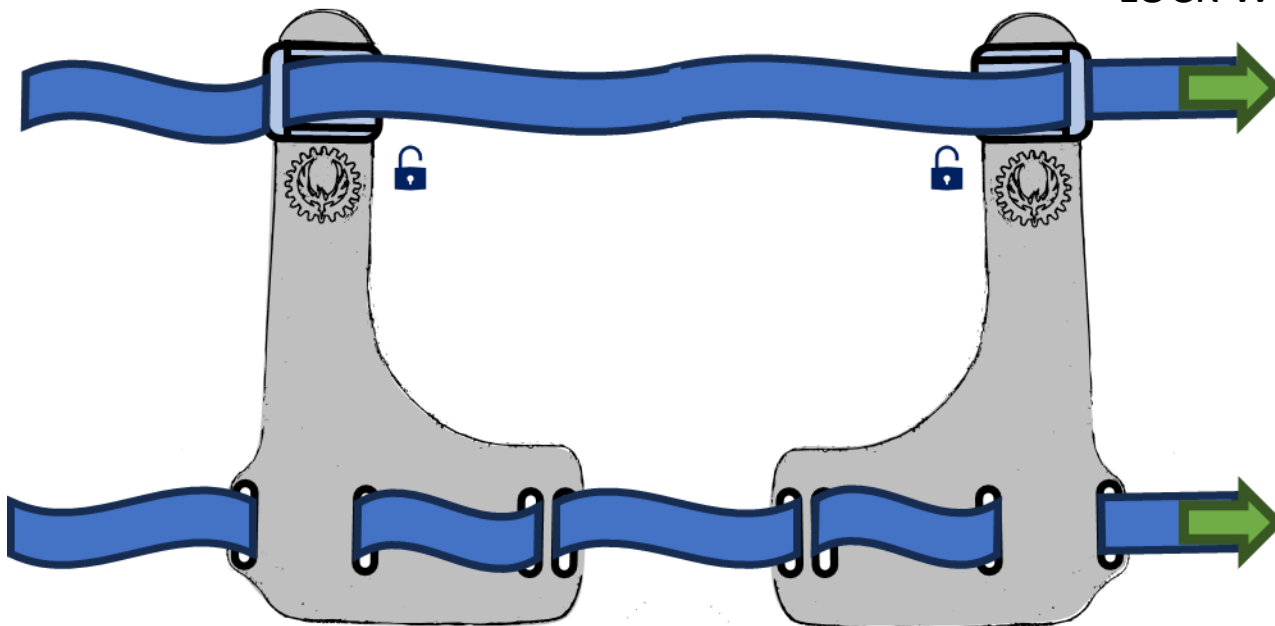

BODYGRIP Assembly

WEAVE IN BELTS – TOP AND BOTTOM

LOCK WHEN READY

MAGNETIC BUCKLES CLASP AUTOMATICALLY

HOLD OPPOSITE SIDE AND PULL TAB TO RELEASE

BODYGRIP Fit

JUST RIGHT

TOO LOOSE

TOO TIGHT

[FRONT VIEW]

SNUG FIT

LOOSE FIT

[BACK VIEW]

JUST RIGHT

FORWARD

BACK

LEAN FORWARD

LEAN BACK

[SIDE VIEW]