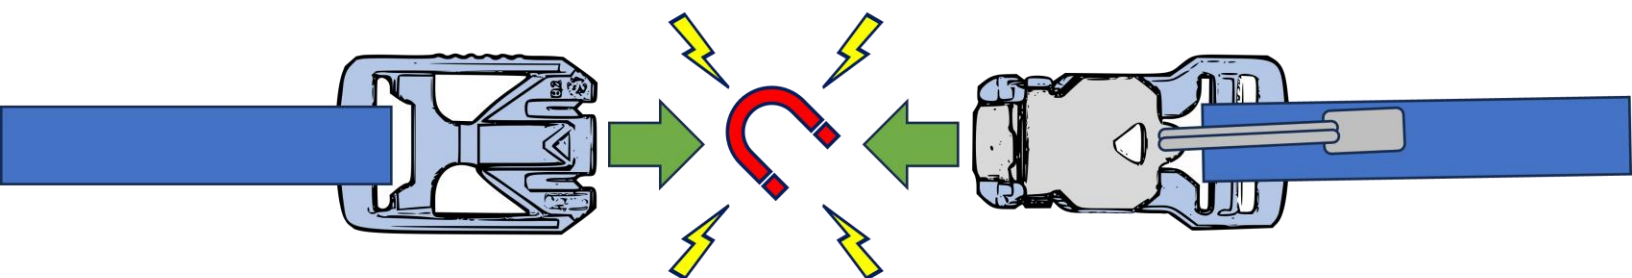

BODYGRIP Assembly

WEAVE IN BELTS – TOP AND BOTTOM

LOCK WHEN READY

MAGNETIC BUCKLES CLASP AUTOMATICALLY

HOLD OPPOSITE SIDE AND PULL TAB TO RELEASE

BODYGRIP Fit

JUST RIGHT

TOO LOOSE

TOO TIGHT

[FRONT VIEW]

SNUG FIT

LOOSE FIT

[BACK VIEW]

JUST RIGHT

FORWARD

BACK

LEAN FORWARD

LEAN BACK

[SIDE VIEW]