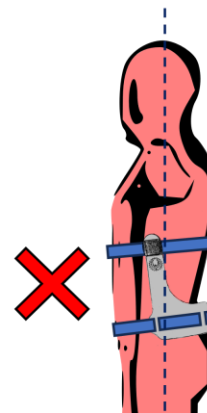

BODYGRIP Assembly

WEAVE IN BELTS – TOP AND BOTTOM

LOCK WHEN READY

MAGNETIC BUCKLES CLASP AUTOMATICALLY

HOLD OPPOSITE SIDE AND PULL TAB TO RELEASE

BODYGRIP Fit

JUST RIGHT

TOO LOOSE

TOO TIGHT

[FRONT VIEW]

SNUG FIT

LOOSE FIT

[BACK VIEW]

JUST RIGHT

FORWARD

BACK

LEAN FORWARD

LEAN BACK

[SIDE VIEW]