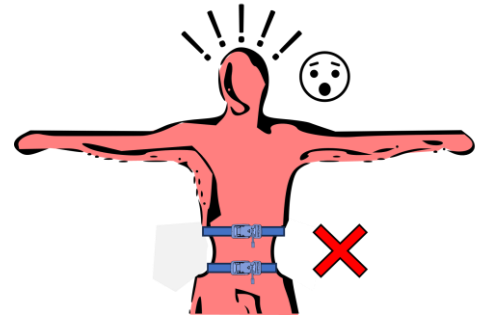

BODYGRIP Assembly

WEAVE IN BELTS – TOP AND BOTTOM

LOCK WHEN READY

MAGNETIC BUCKLES CLASP AUTOMATICALLY

HOLD OPPOSITE SIDE AND PULL TAB TO RELEASE

BODYGRIP Fit

JUST RIGHT

TOO LOOSE

TOO TIGHT

[FRONT VIEW]

SNUG FIT

LOOSE FIT

[BACK VIEW]

JUST RIGHT

FORWARD

BACK

LEAN FORWARD

LEAN BACK

[SIDE VIEW]