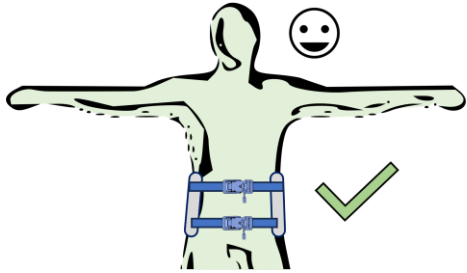

BODYGRIP Assembly

WEAVE IN BELTS – TOP AND BOTTOM

LOCK WHEN READY

MAGNETIC BUCKLES CLASP AUTOMATICALLY

HOLD OPPOSITE SIDE AND PULL TAB TO RELEASE

BODYGRIP Fit

JUST RIGHT

TOO LOOSE

TOO TIGHT

[FRONT VIEW]

SNUG FIT

LOOSE FIT

[BACK VIEW]

JUST RIGHT

FORWARD

BACK

LEAN FORWARD

LEAN BACK

[SIDE VIEW]