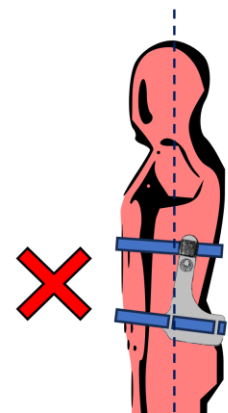

BODYGRIP Assembly

WEAVE IN BELTS – TOP AND BOTTOM

LOCK WHEN READY

MAGNETIC BUCKLES CLASP AUTOMATICALLY

HOLD OPPOSITE SIDE AND PULL TAB TO RELEASE

BODYGRIP Fit

JUST RIGHT

TOO LOOSE

TOO TIGHT

[FRONT VIEW]

SNUG FIT

LOOSE FIT

[BACK VIEW]

JUST RIGHT

FORWARD

BACK

LEAN FORWARD

LEAN BACK

[SIDE VIEW]