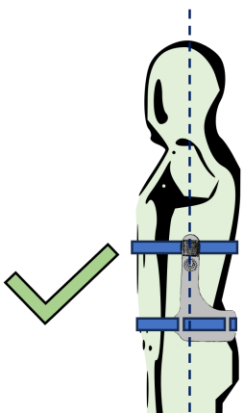

BODYGRIP Assembly

WEAVE IN BELTS – TOP AND BOTTOM

LOCK WHEN READY

MAGNETIC BUCKLES CLASP AUTOMATICALLY

HOLD OPPOSITE SIDE AND PULL TAB TO RELEASE

BODYGRIP Fit

JUST RIGHT

TOO LOOSE

TOO TIGHT

[FRONT VIEW]

SNUG FIT

LOOSE FIT

[BACK VIEW]

JUST RIGHT

FORWARD

BACK

LEAN FORWARD

LEAN BACK

[SIDE VIEW]