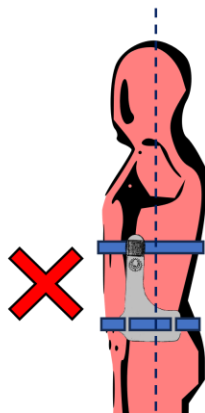

BODYGRIP Assembly

WEAVE IN BELTS – TOP AND BOTTOM

LOCK WHEN READY

MAGNETIC BUCKLES CLASP AUTOMATICALLY

HOLD OPPOSITE SIDE AND PULL TAB TO RELEASE

BODYGRIP Fit

JUST RIGHT

TOO LOOSE

TOO TIGHT

[FRONT VIEW]

SNUG FIT

LOOSE FIT

[BACK VIEW]

JUST RIGHT

FORWARD

BACK

LEAN FORWARD

LEAN BACK

[SIDE VIEW]