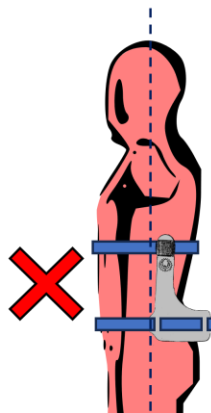

BODYGRIP Assembly

WEAVE IN BELTS – TOP AND BOTTOM

LOCK WHEN READY

MAGNETIC BUCKLES CLASP AUTOMATICALLY

HOLD OPPOSITE SIDE AND PULL TAB TO RELEASE

BODYGRIP Fit

JUST RIGHT

TOO LOOSE

TOO TIGHT

[FRONT VIEW]

SNUG FIT

LOOSE FIT

[BACK VIEW]

JUST RIGHT

FORWARD

BACK

LEAN FORWARD

LEAN BACK

[SIDE VIEW]